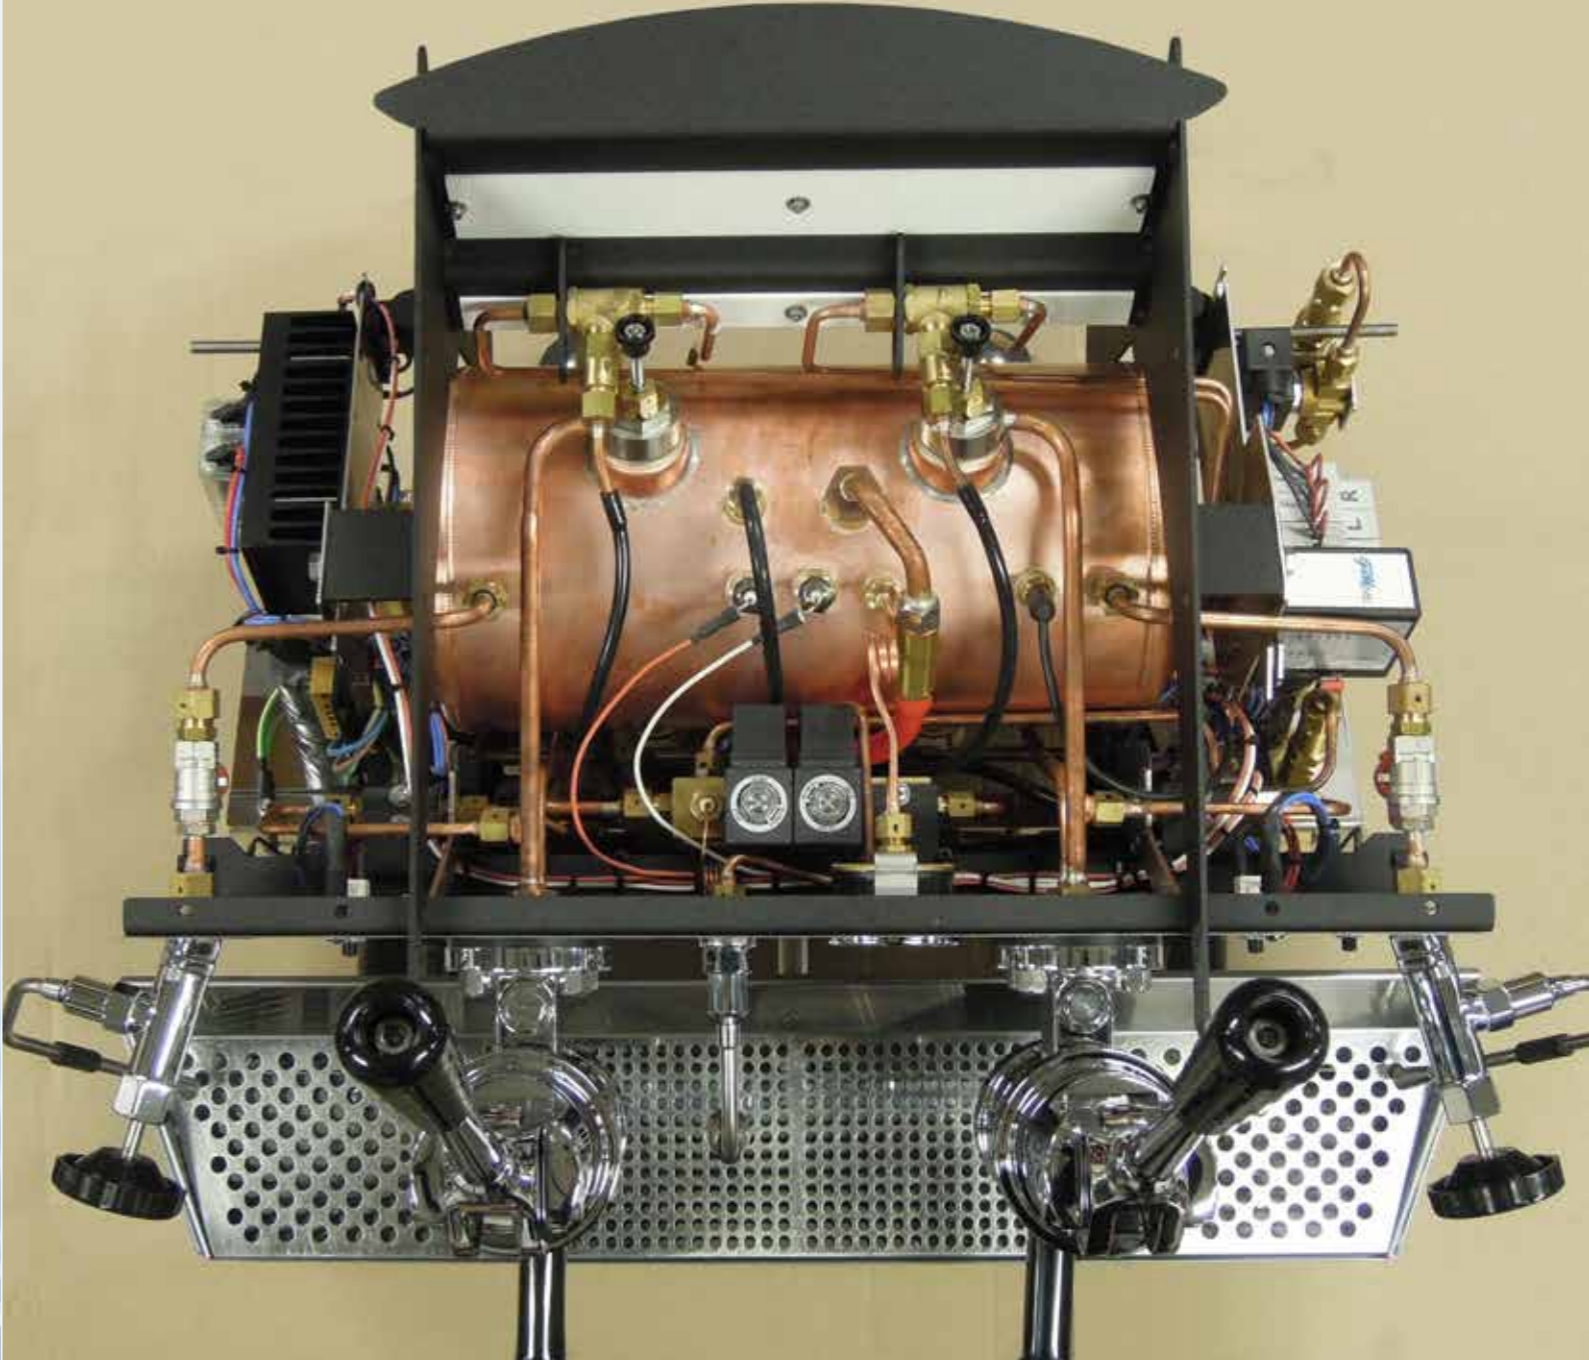

Water Boilers

Water boilers are a very important part of service, your espresso machine is only suitable for topping up americanos, to speed up service and stress your espresso machine less we recommend to install a boiler.

EB3FX

Expert Support

Our team of experienced in-house engineers are on call 7 days a week to ensure you have minimal down-time should your machine develop a fault.

We carry spares for all of the machines we rent or sell, and the majority of repairs are made within 24 hours and even the same day.

Unsure of which machine will suit your needs, come to our showroom to get some honest advice and try out some of the machines. Just give us a call and make an appointment.